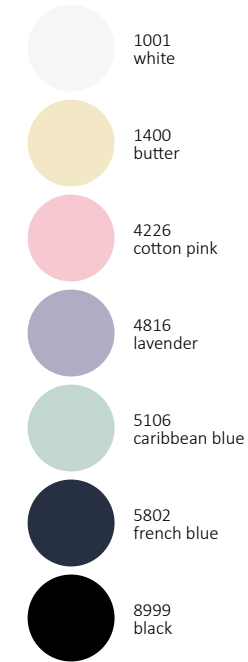

KA513L V1 TECO33
LADY: XS-XL