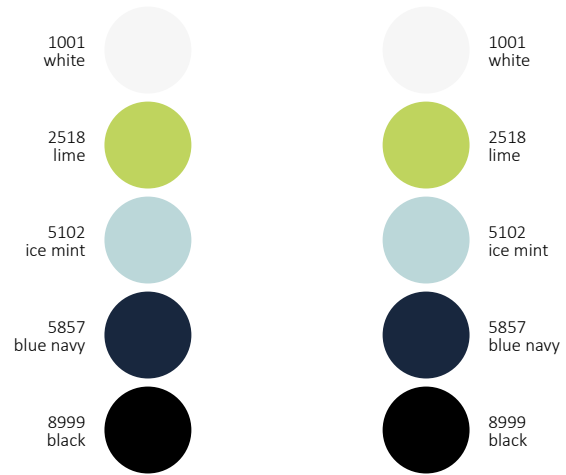

T-SHIRT
100% ORGANIC RING-SPUN COMBED COTTON

COLLIDER LADY

OVERSIZED
155 GSM

ATLAS

MEDIUM FIT
145 GSM

KG501M V1 MCPL30
MAN: S-XXL

20

POLO SHIRT
100% POLYESTER