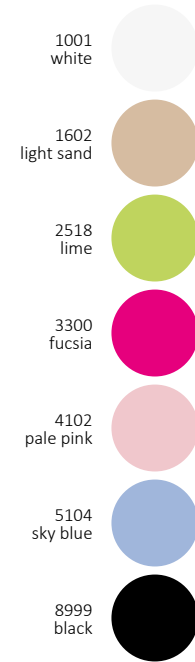

KA513L V1 TECO33
LADY: XS-XL