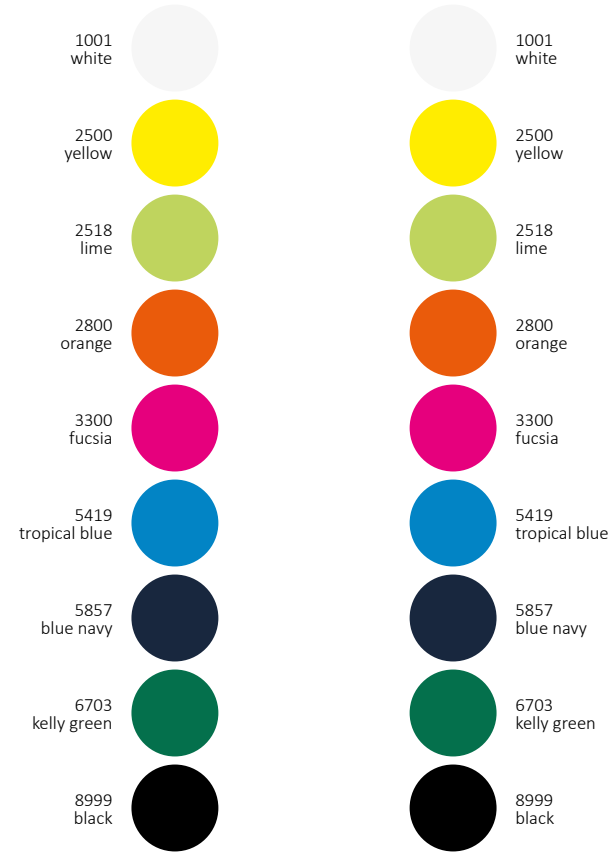

NOAH V1

MEDIUM FIT
145 GSM

KA512M V1 TECO27

MAN: S-XXL

KA512J V1 TECO27

JUNIOR: 8-14

10

KA512M V2 TECO27

MAN: S-XXL

KA512J V2 TECO27

JUNIOR: 8-14

11

NOAH V2

MEDIUM FIT
145 GSM

T-SHIRT
100% ORGANIC RING-SPUN COMBED COTTON

T-SHIRT
100% ORGANIC RING-SPUN COMBED COTTON